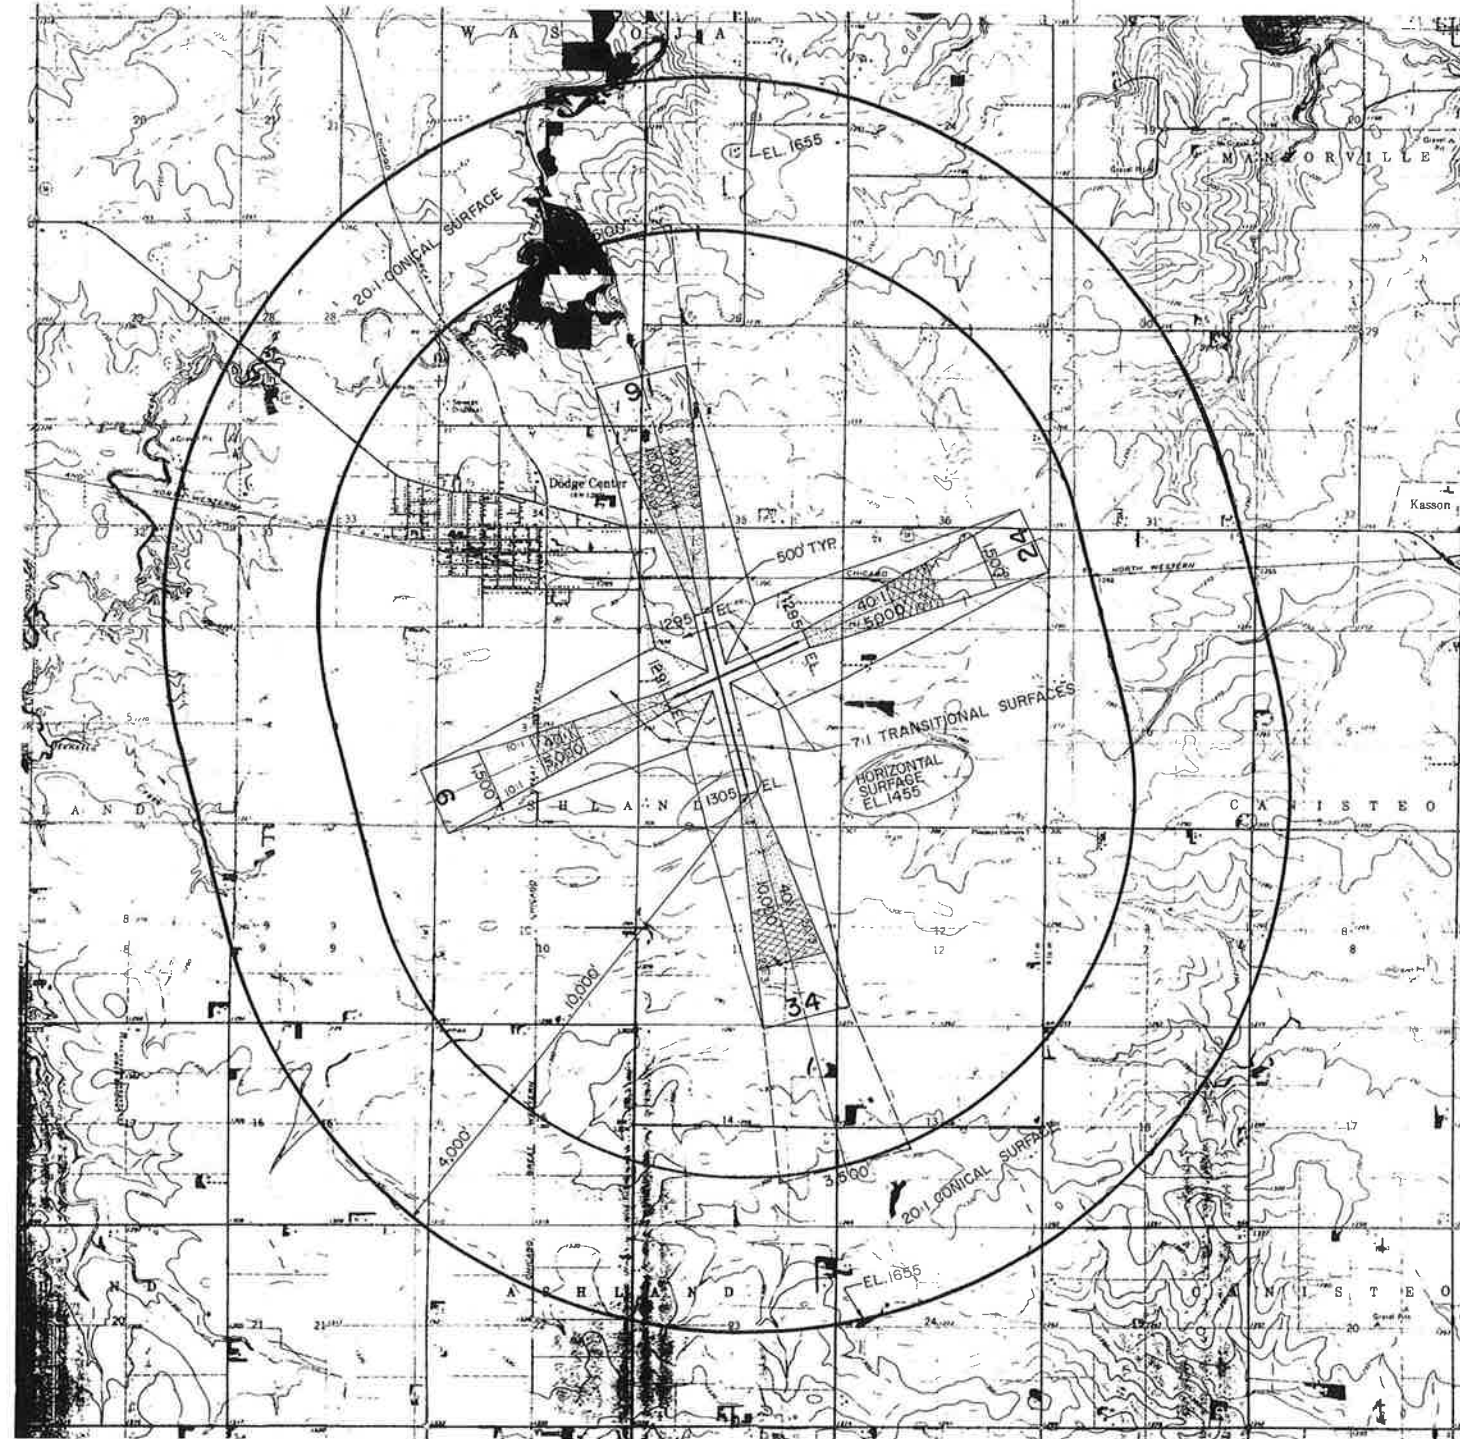

# AIRPORT ZONING MAP

## DODGE CENTER MUNICIPAL AIRPORT DODGE CENTER, MINNESOTA

This is to certify that this is the Official Airport Zoning Map referred to in Section VI of the Dodge Center Airport Zoning Ordinance; Dodge Center, Minnesota.

*Lyndee R. Rasmussen* June 8, 1993  
Mayor Date

ATTEST: *Conroy K. Kesting*  
Clerk

ISOMETRIC VIEW  
No Scale

LEGEND

- SAFETY ZONE A
- SAFETY ZONE B

<b>WHKS</b> WALLACE HOLLAND KASTLER SCHMITZ & COMPANY		SCALE	1" = 2000'		
		DATE	9-23-92		
<small>ENGINEERS PLANNERS ARCHITECTS LAND SURVEYORS</small>		DATE	REVISED		
		MAJOR CITY, IA	ROCHESTER, MN	DARLINGTON, IA	JOB
DRAWN BY	B.D.	CHECKED BY	G.M.W.	SHEET	1 OF 1